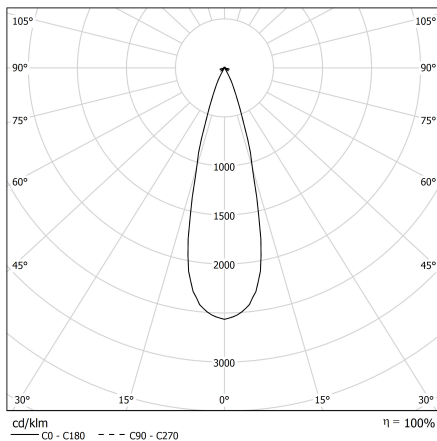

HALL LED DEEP Mini

Miniaturized downlight for spot lighting. CRI>90

CODE		FLUX	SIZE	CERTIFICATIONS
38VM3K312	3W 12° 3000K	165lm	Ø 45mm	    

Optic

Polycarbonate lens
CUT OFF > 60°.

Specifications

CRI>90;
McAdams 3;
Life Time: L80/B10 >50.000h;
5 years complete warranty;
Eye safety: RG0/RG1 in accordance with EN62471:2009