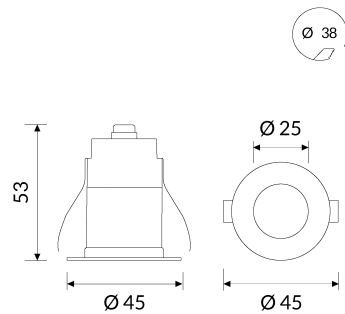

HALL LED DEEP Mini

Miniaturized downlight for spot lighting. CRI>90

CODE		FLUX	SIZE	CERTIFICATIONS
38VM3K312	3W 12° 3000K	165lm	Ø 45mm	    

Optic

Polycarbonate lens
CUT OFF > 60°.

Specifications

CRI>90;
McAdams 3;
Life Time: L80/B10 >50.000h;
5 years complete warranty;
Eye safety: RG0/RG1 in accordance with EN62471:2009

Body

Aluminium body with epoxy powder coating.

Legal References

In compliance with the safety standards EN 60 598-1 and UNI EN 12464-1 (lighting for working places).

Wiring

RE: Standard wiring is 230-240V/50-60Hz with power factor >0.97